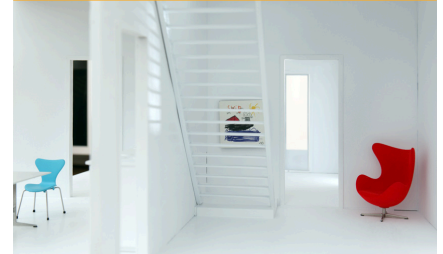

Minimii produces play friendly miniature-/dollhouses, furniture, art and decor, which are true small copies of real full size solutions. Houses where real people live, who inspire to play, and preferably with an interesting architecture. With the stylish, functional and timeless design – in mini size – children's fantasy can run wild, also with mom and dad, who let the play take place in the middle of the living room, with the Arne Jacobsen House's beautiful toy universe and completed details.

About Minimii

The idea behind Minimii is Linda Stenberg's. With her sense and interest for design and quality combined with a life as busy mother of three she got the idea back in 2009. Linda was hunting for a dollhouse for her two oldest daughters and she found only old Victorian styled dollhouses furnished like her grandmother's house with terrible old brown chairs. She then got turned on by the idea of creating a Danish modern quality dollhouse, which both she and her daughters found attractive. Linda runs Minimii ApS with business partner Claus Højer Hansen, who is managing director for the company.

Today Minimii's mission is to produce and market miniature-/dollhouses with furniture and accessories in a high quality designed by international acknowledged architects and designers.

Read more on our website at www.minimii.com

Samples of carpet and wallpaper, design Arne Jacobsen

What is the recommended retail price? *

Miniature- and dollhouse € 667,- + local tax.

MiiBox™ € 458,- + local tax.

Furniture and accessories from € 20,- incl. local tax.

*) overseas markets may differ slightly.

Contact for further information:

Claus Højer Hansen

Partner, Managing director

claus.hansen@minimii.com

Tel: +45 28 12 13 83

Linda Stenberg

Partner, creative director

linda.stenberg@minimii.com

Tel: +45 20 84 20 09

DOWNLOAD
HIRES
PICTURES AT:
WWW.MINIMII.COM

MINIMII®
DESIGN DOLLHOUSE CONCEPT